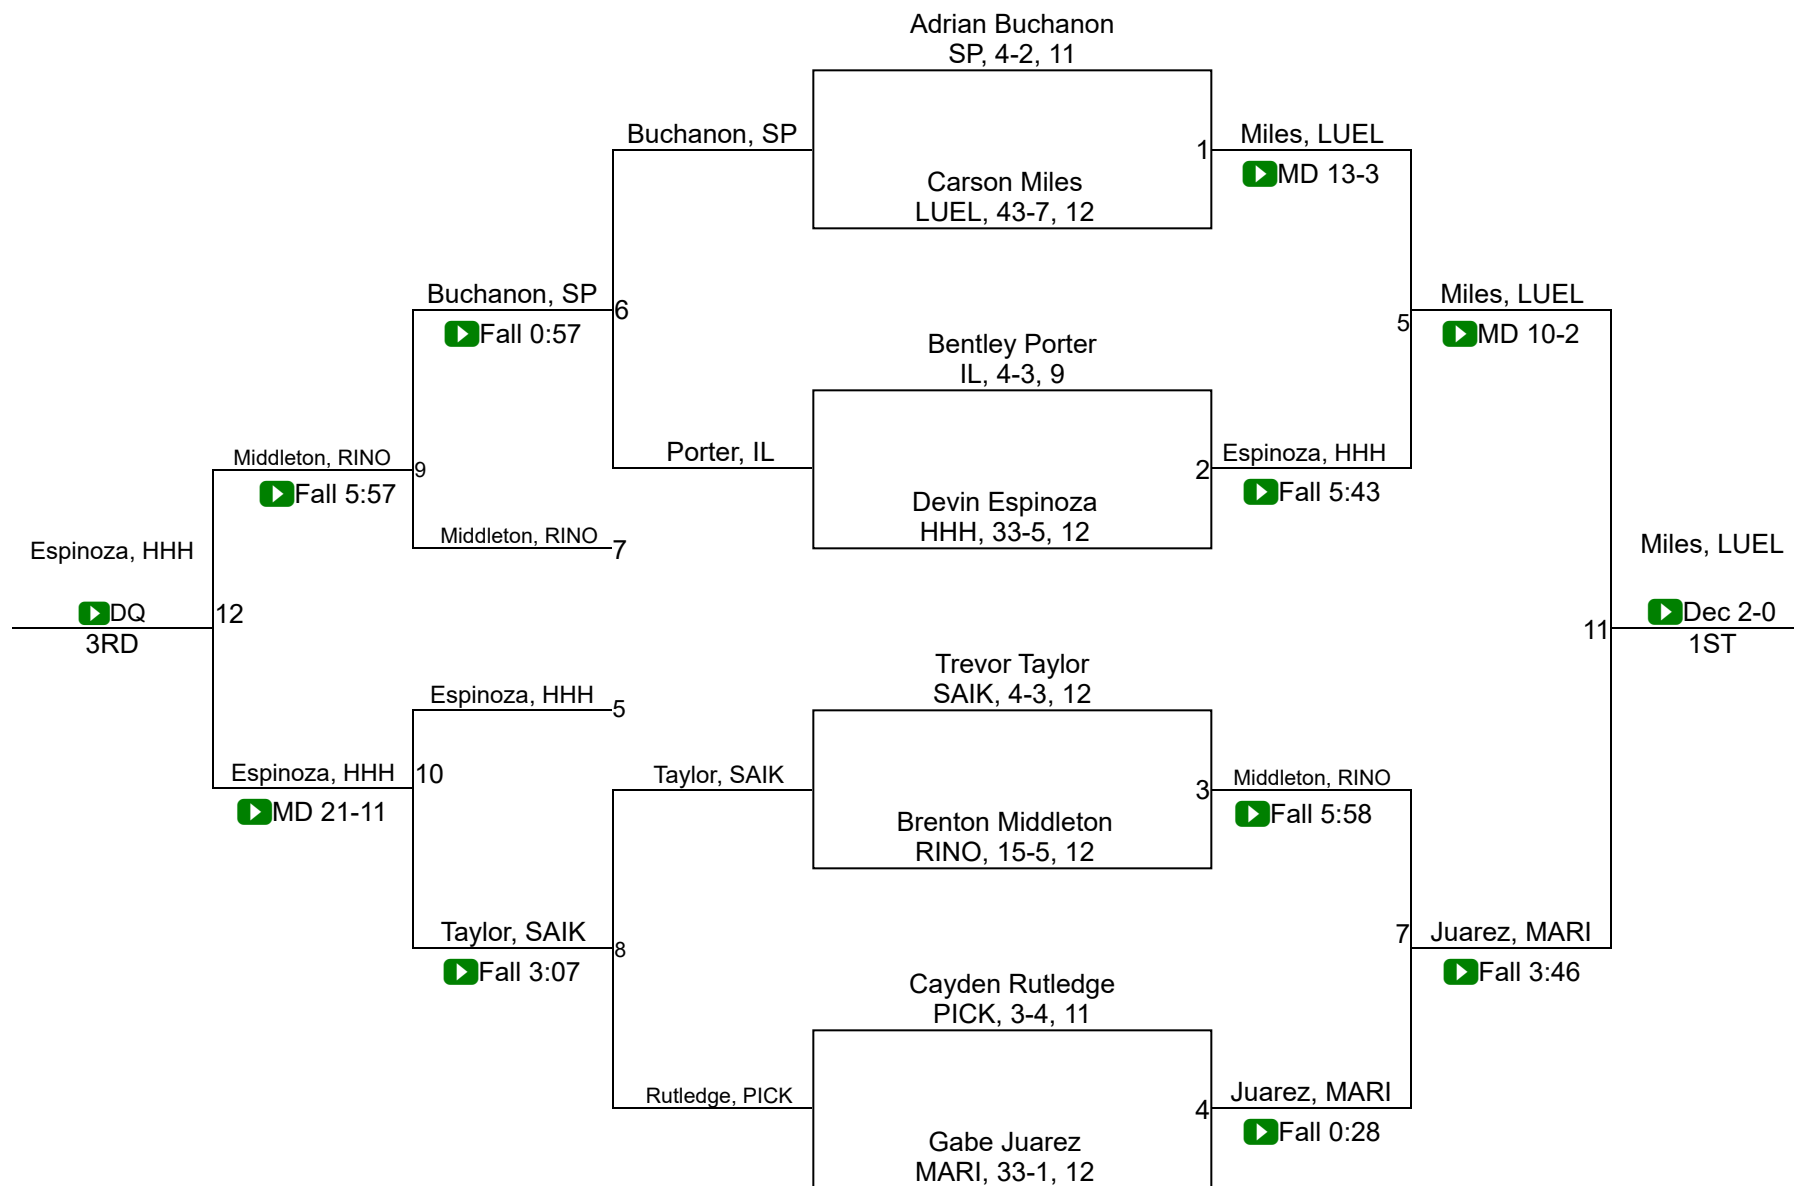

SCHSL State Championships

4A 145

SCHSL State Championships

4A 152

SCHSL State Championships

4A 160

SCHSL State Championships

4A 170