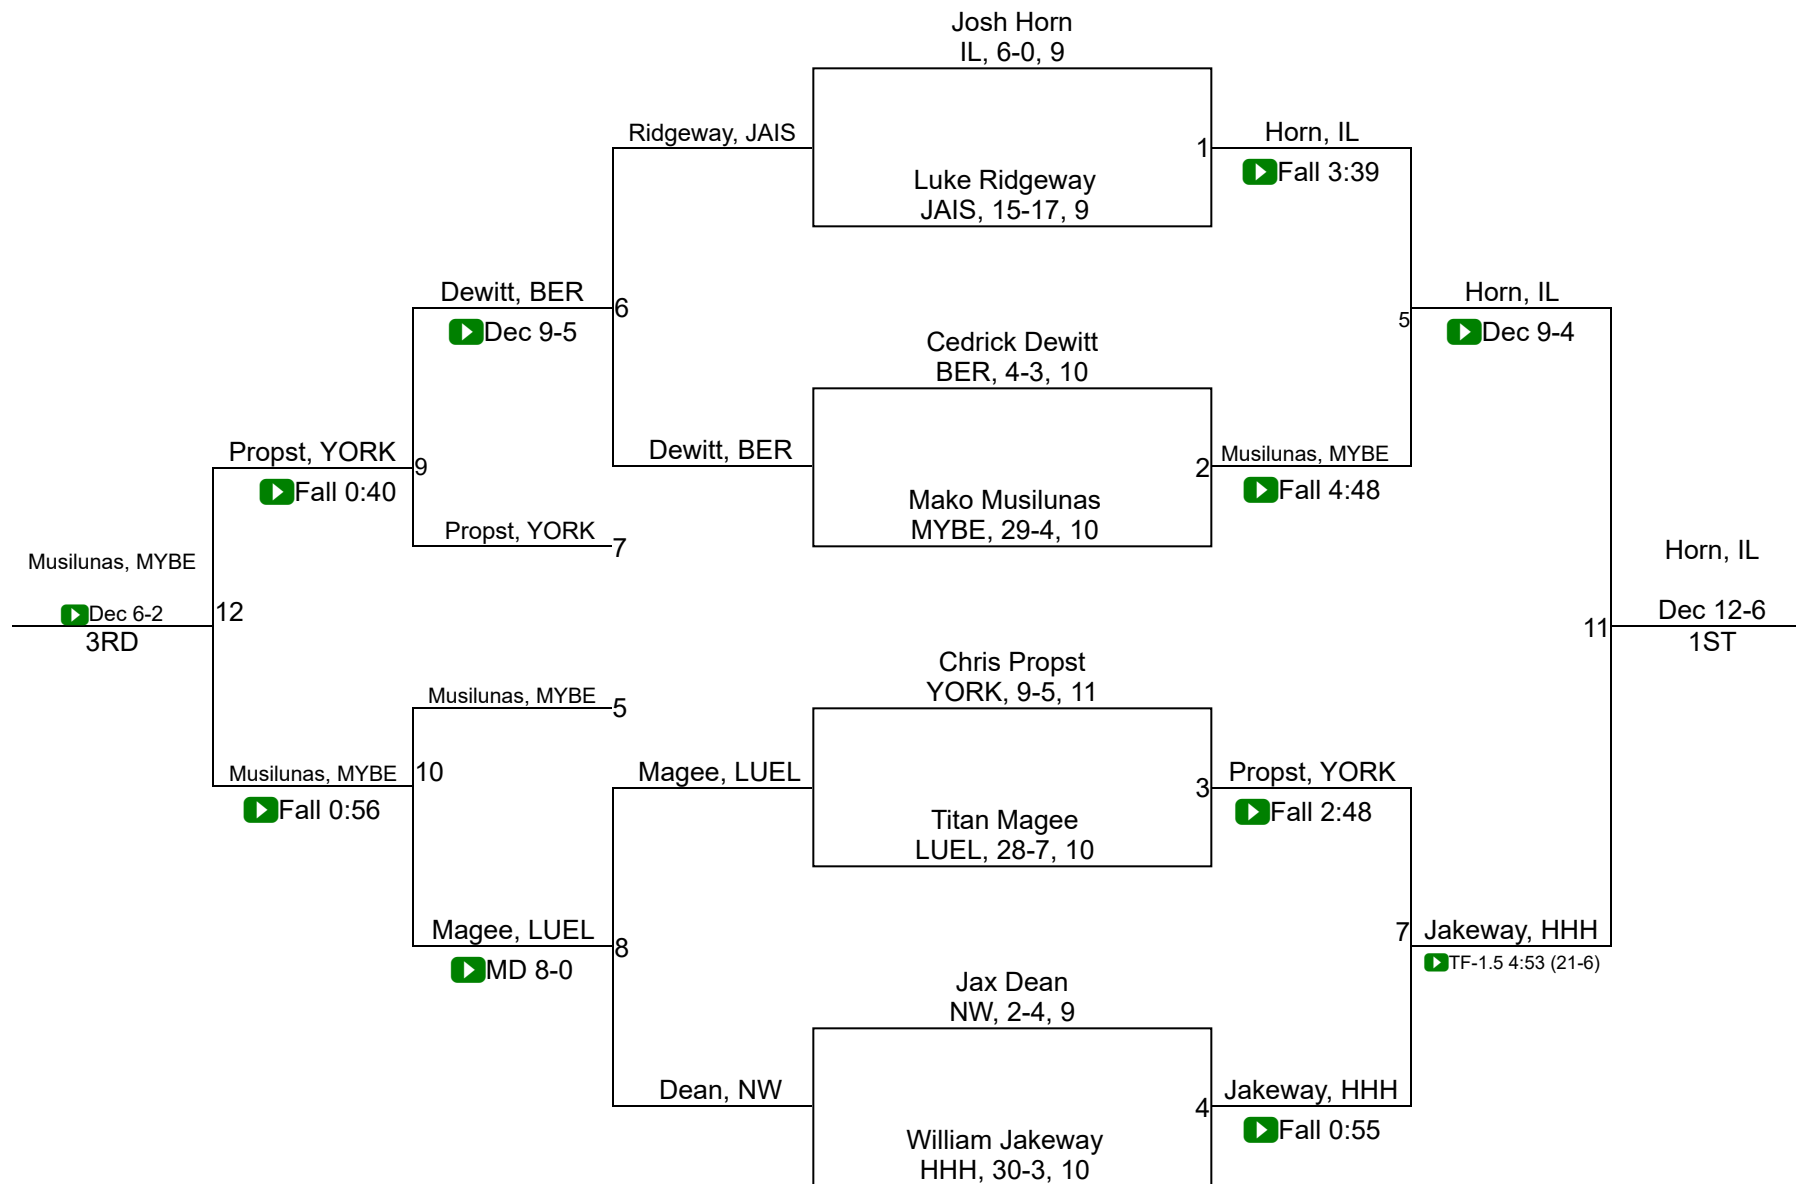

SCHSL State Championships

4A 106

SCHSL State Championships

4A 120

SCHSL State Championships

4A 132

SCHSL State Championships

4A 138