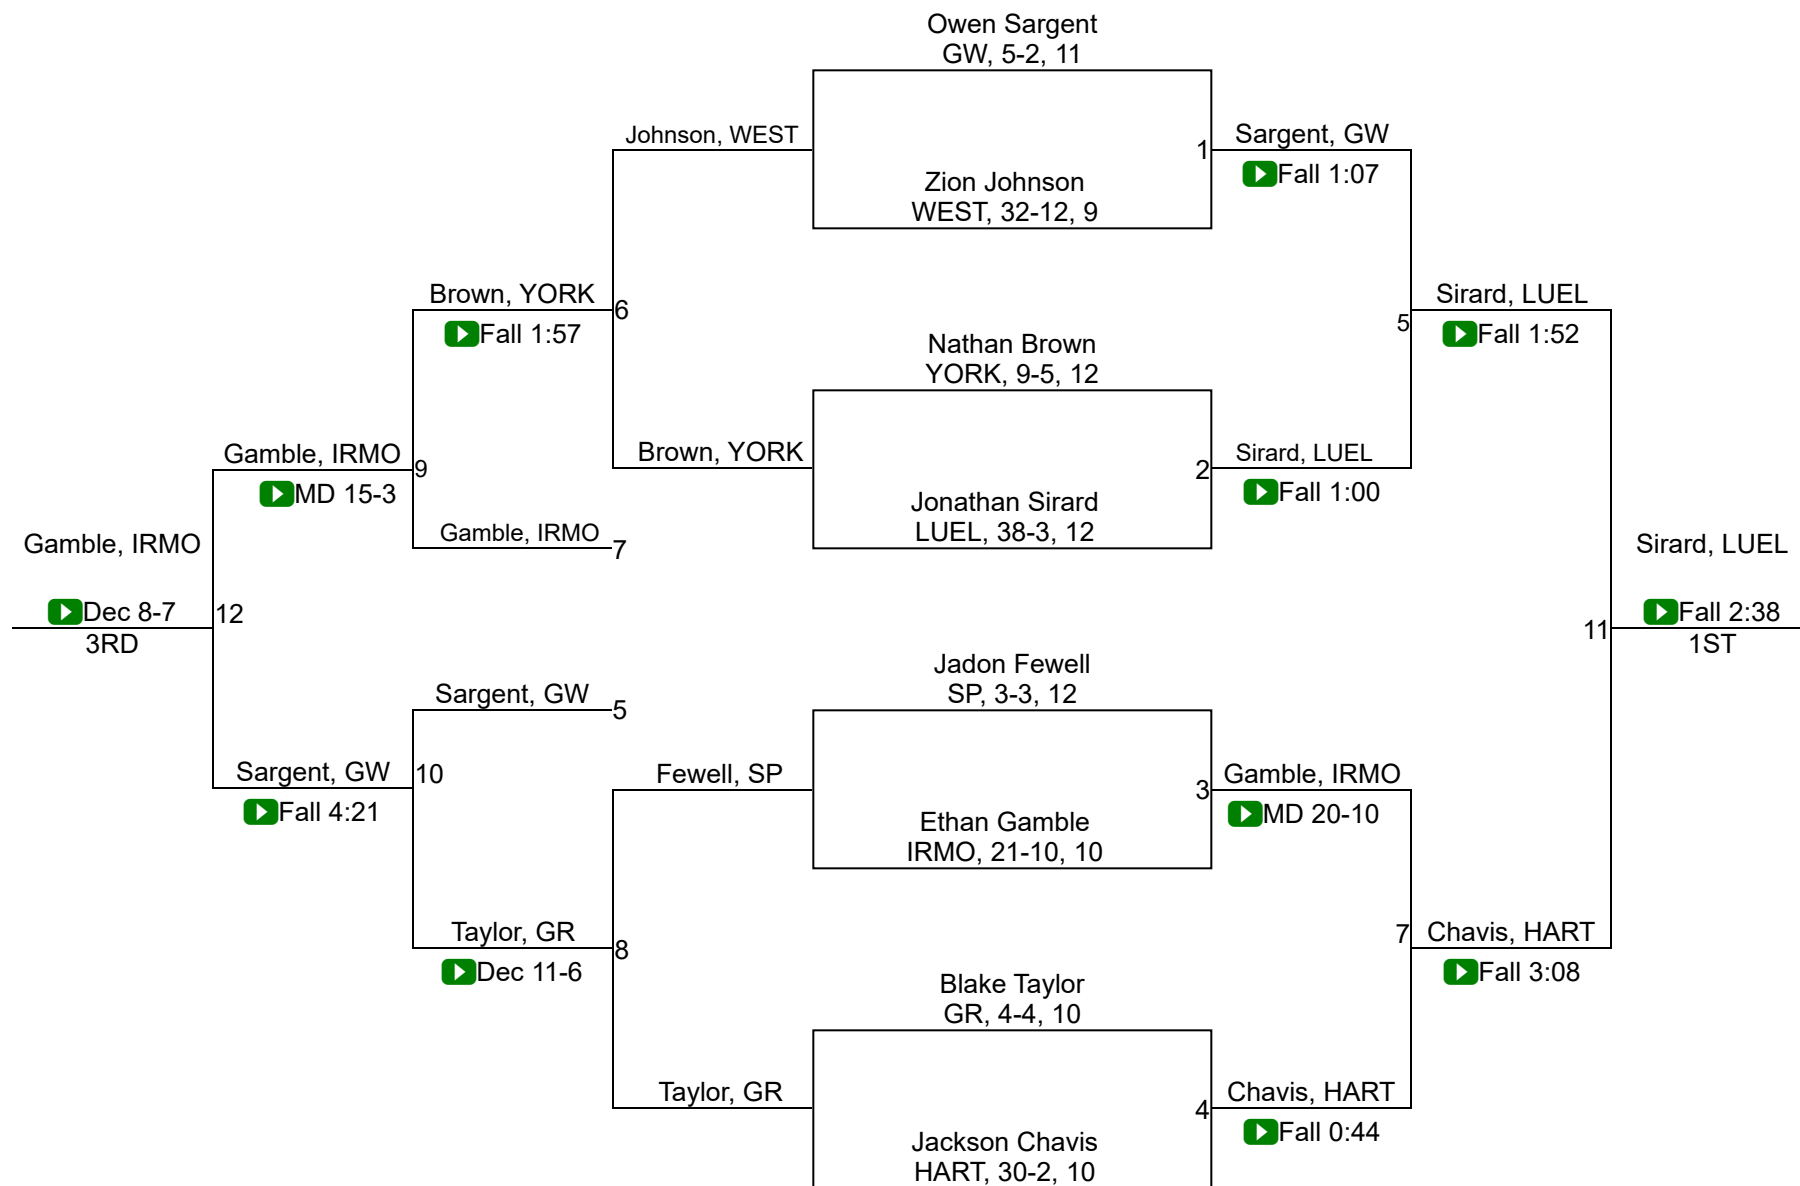

SCHSL State Championships

4A 182

SCHSL State Championships

4A 195

SCHSL State Championships

4A 220

SCHSL State Championships

4A 285