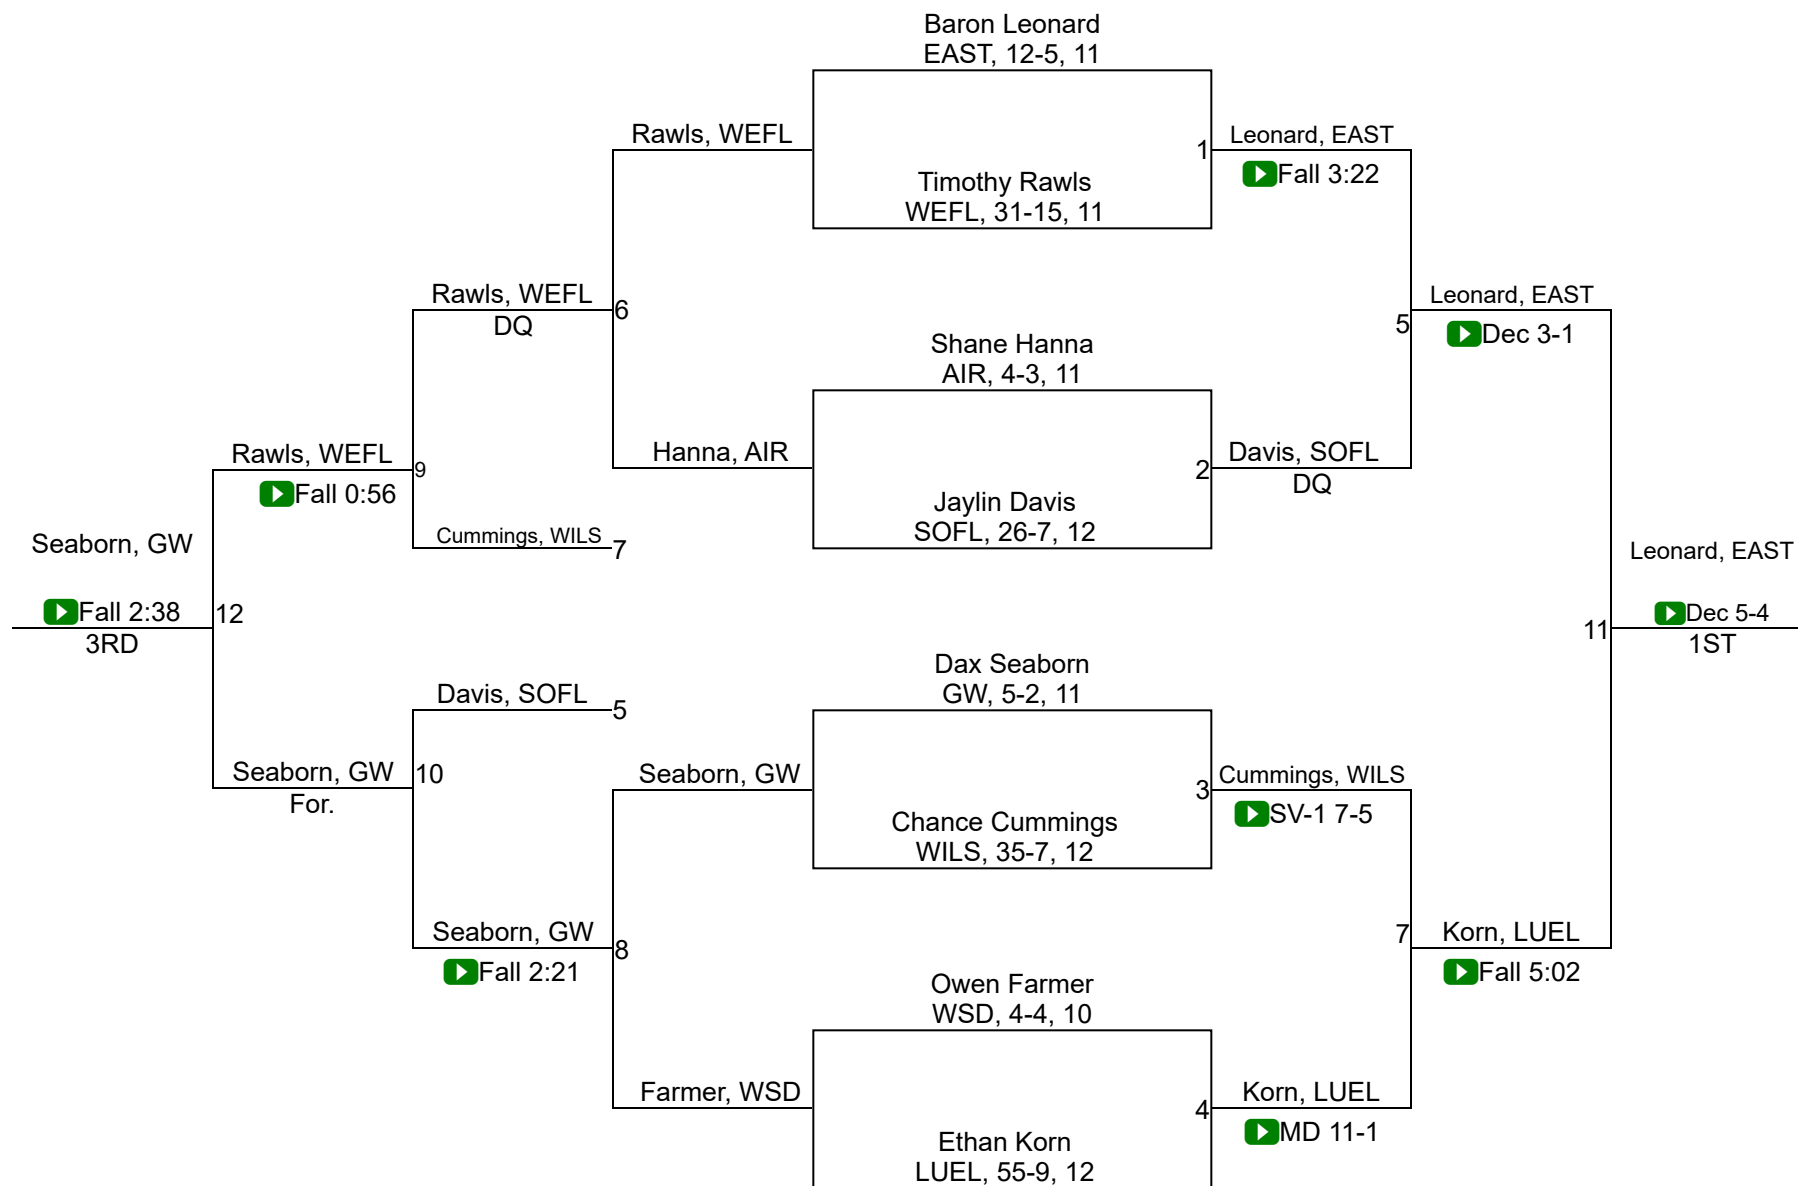

SCHSL State Championships

4A 195