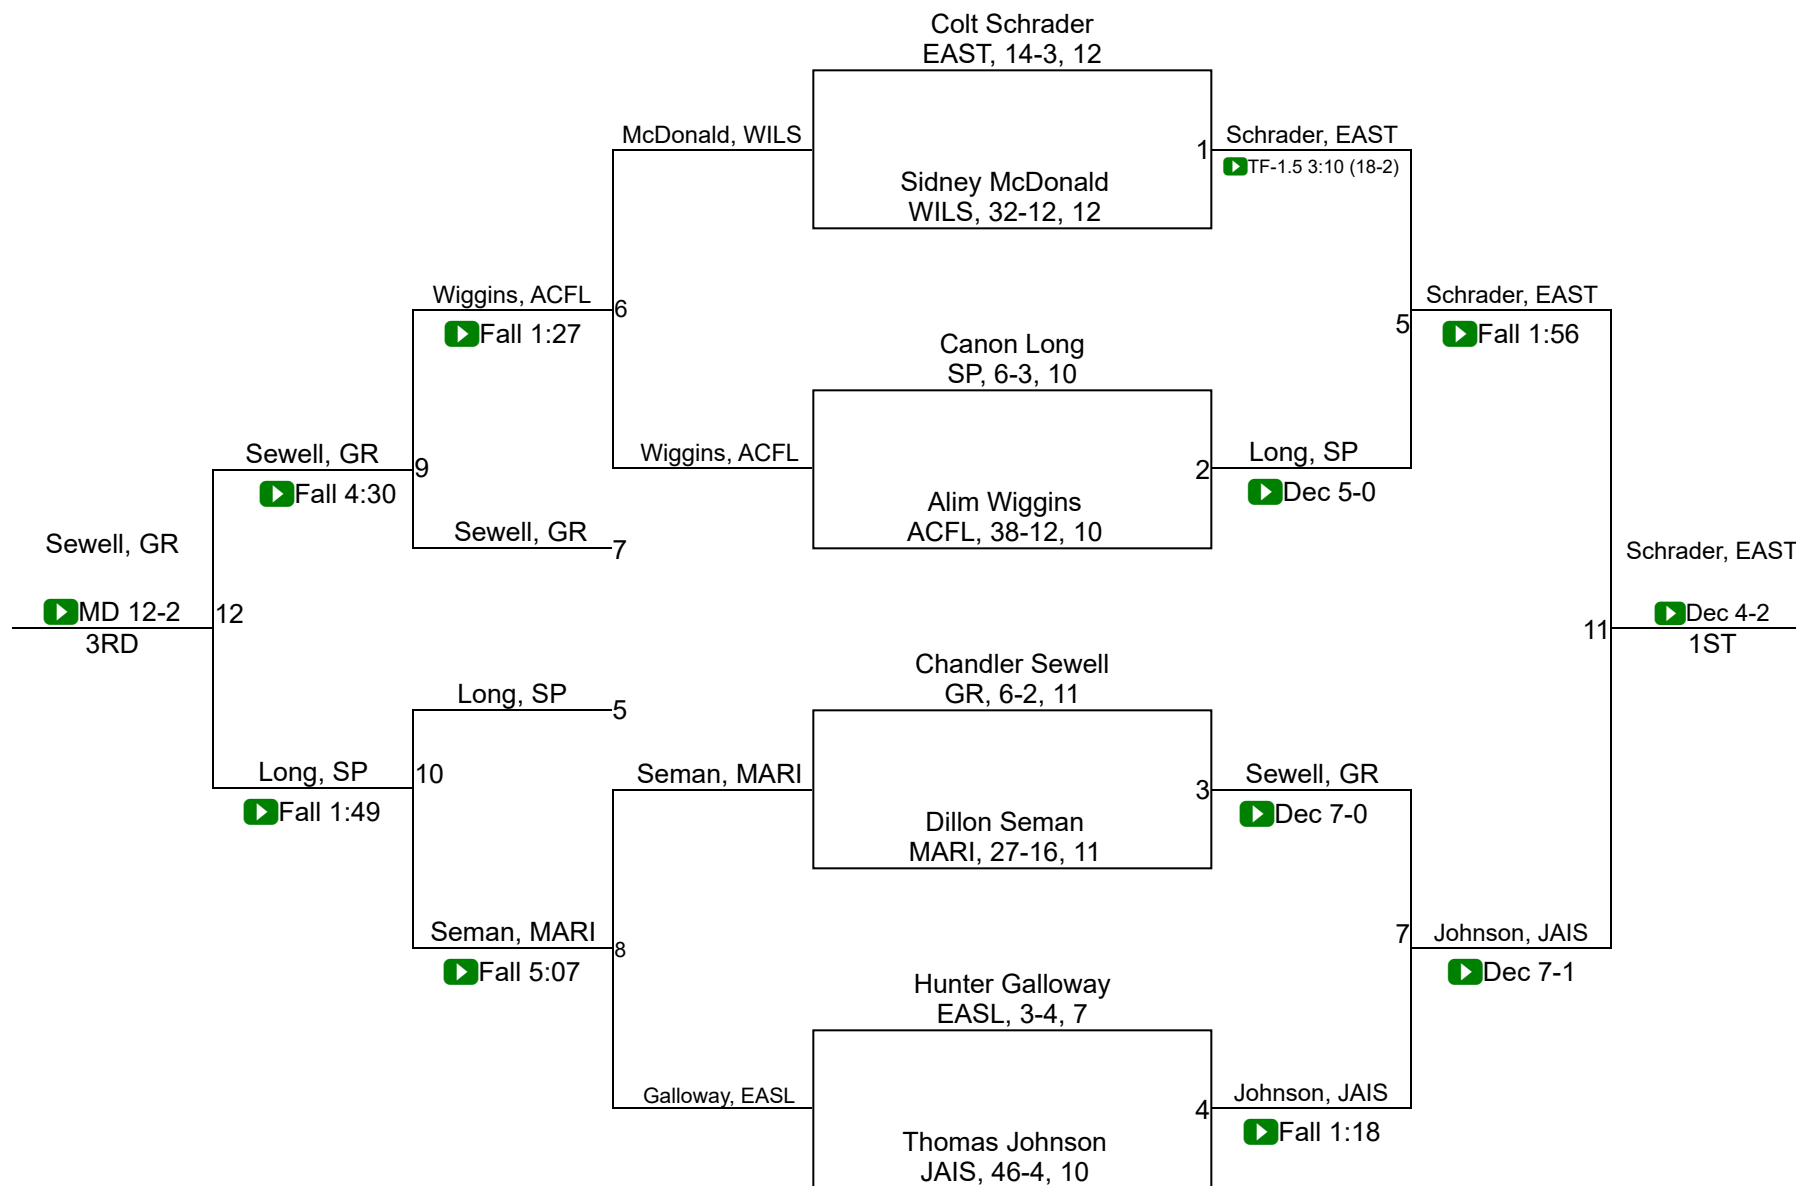

SCHSL State Championships

4A 106

SCHSL State Championships

4A 120

SCHSL State Championships

4A 132

SCHSL State Championships

4A 138