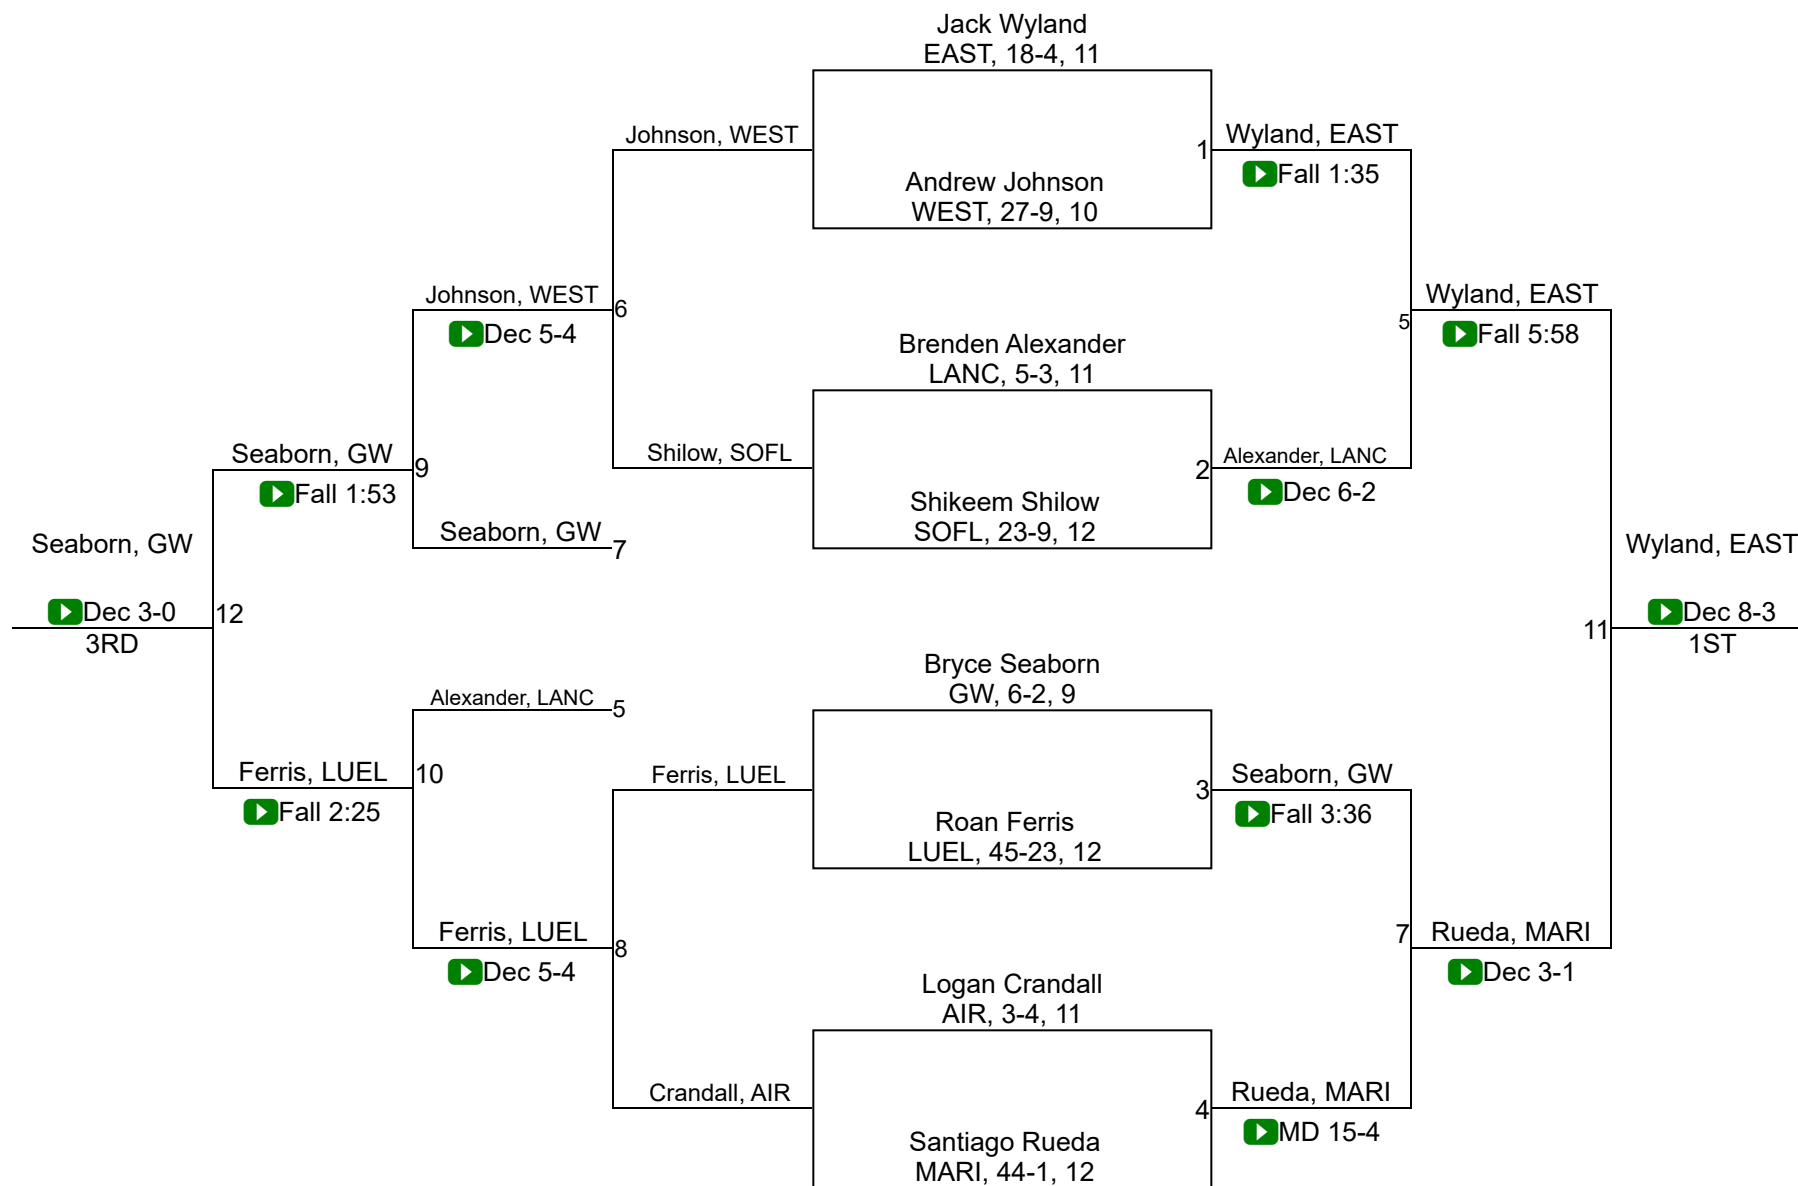

SCHSL State Championships

4A 106

SCHSL State Championships

4A 120

SCHSL State Championships

4A 132

SCHSL State Championships

4A 138

SCHSL State Championships

4A 145

SCHSL State Championships

4A 152

SCHSL State Championships

4A 160

SCHSL State Championships

4A 170