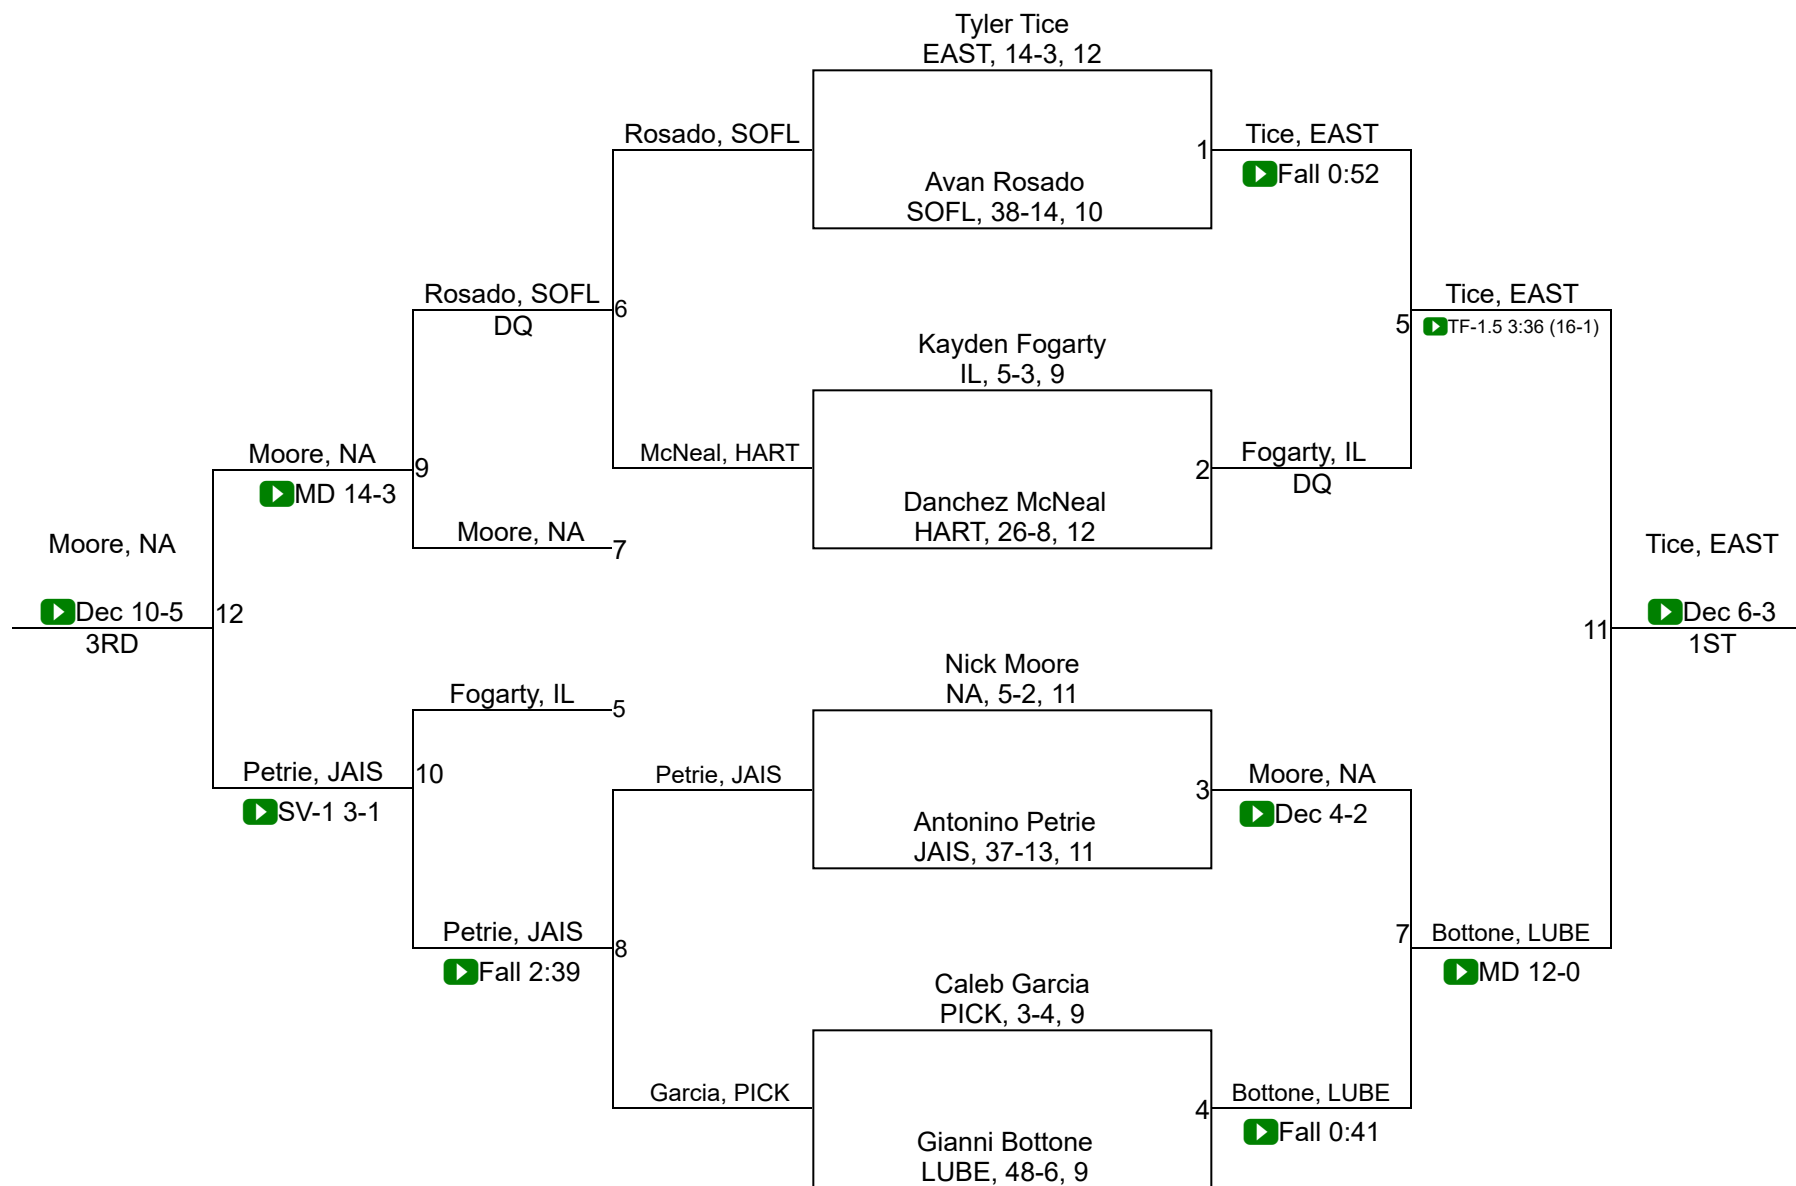

SCHSL State Championships

4A 106

SCHSL State Championships

4A 120

SCHSL State Championships

4A 132

SCHSL State Championships

4A 138