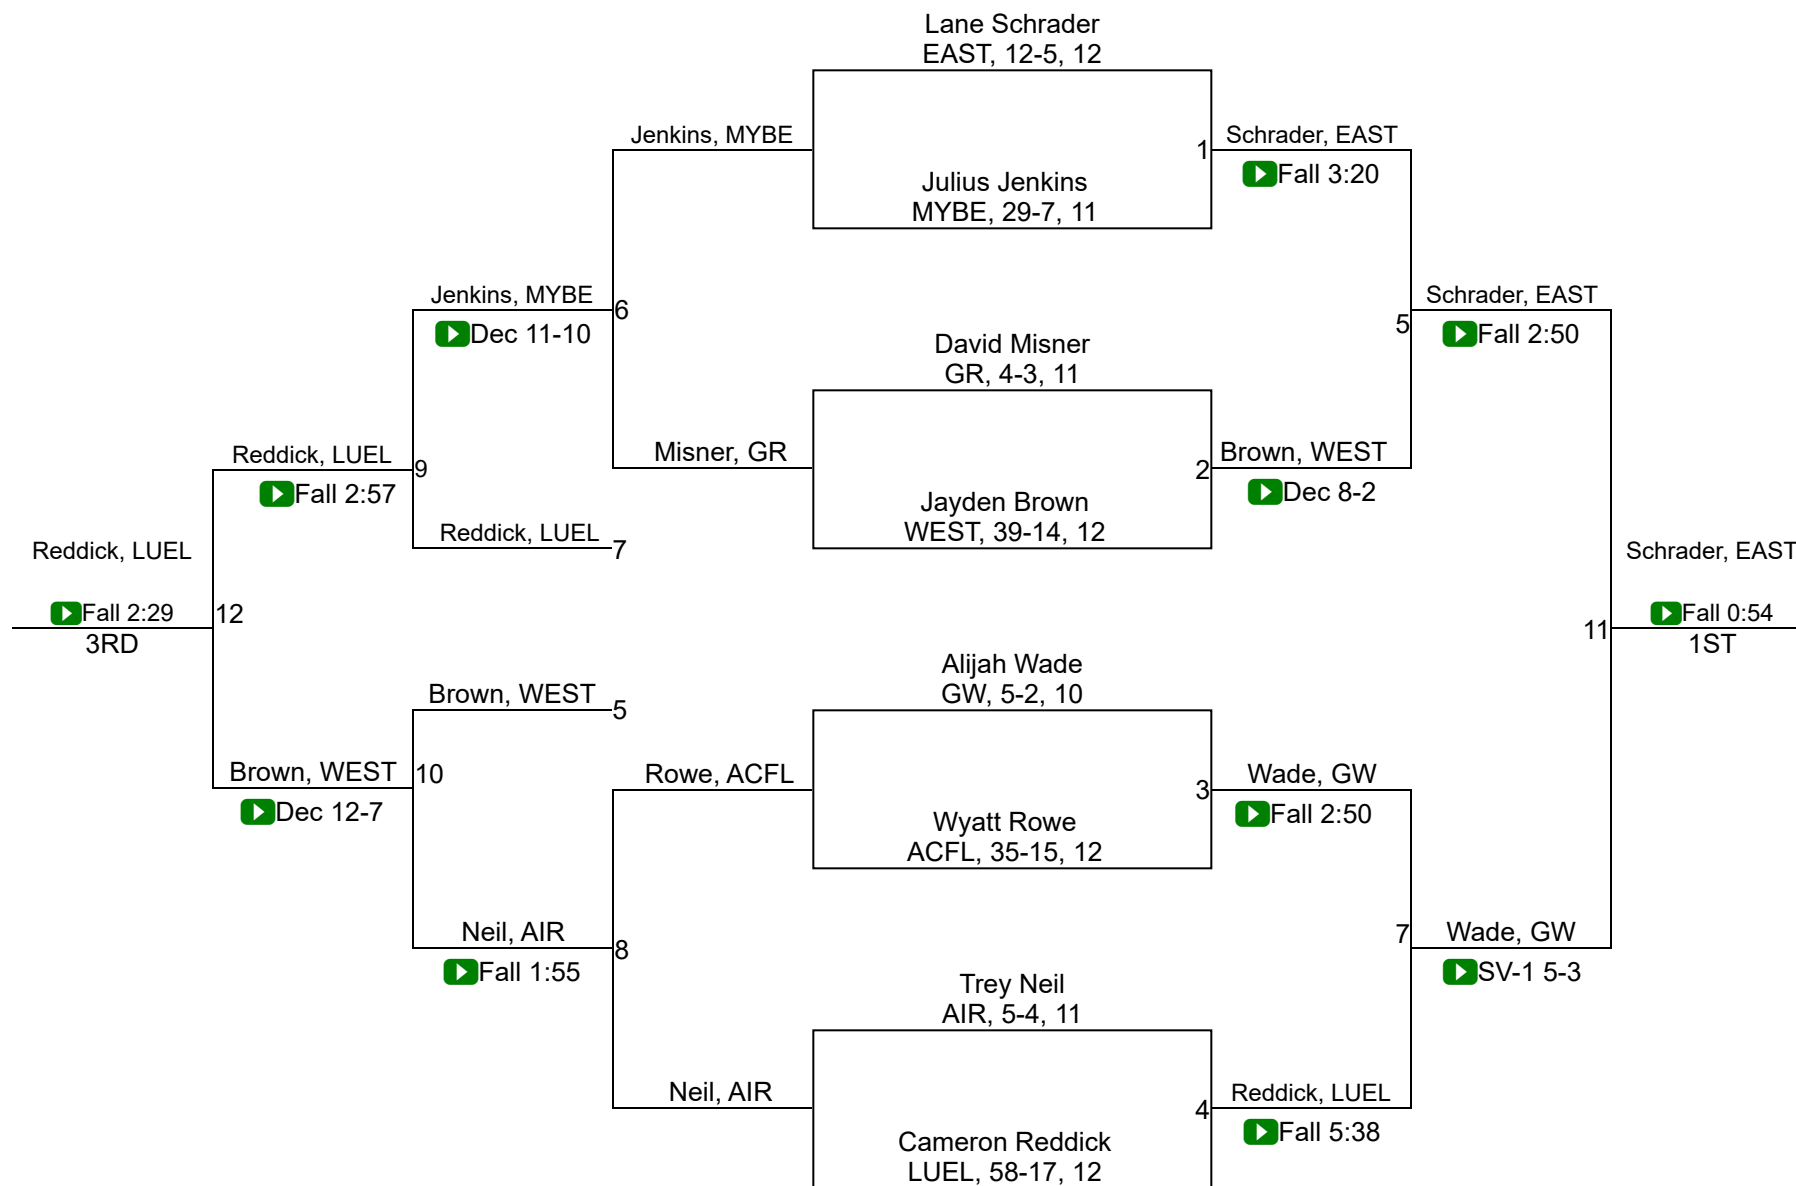

SCHSL State Championships

4A 145

SCHSL State Championships

4A 152

SCHSL State Championships

4A 160

SCHSL State Championships

4A 170