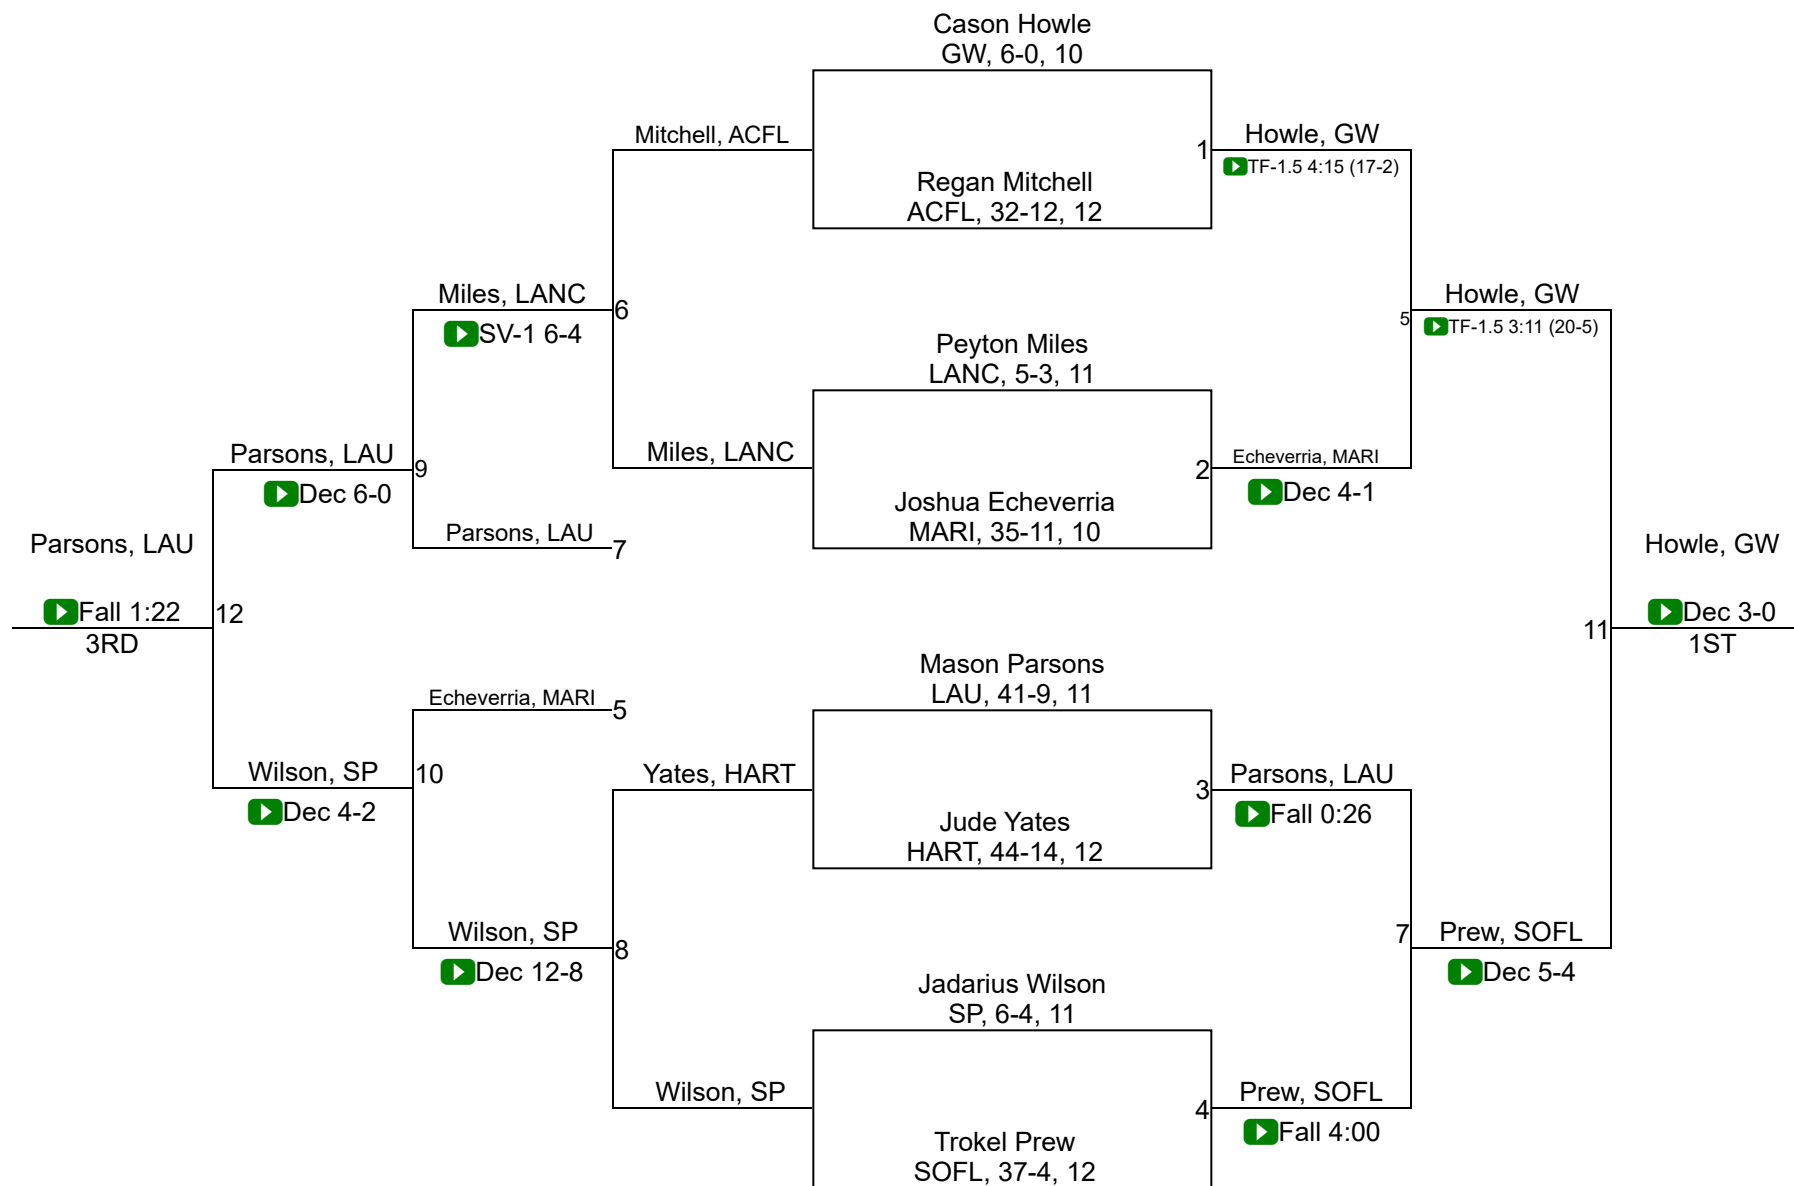

SCHSL State Championships

4A 182