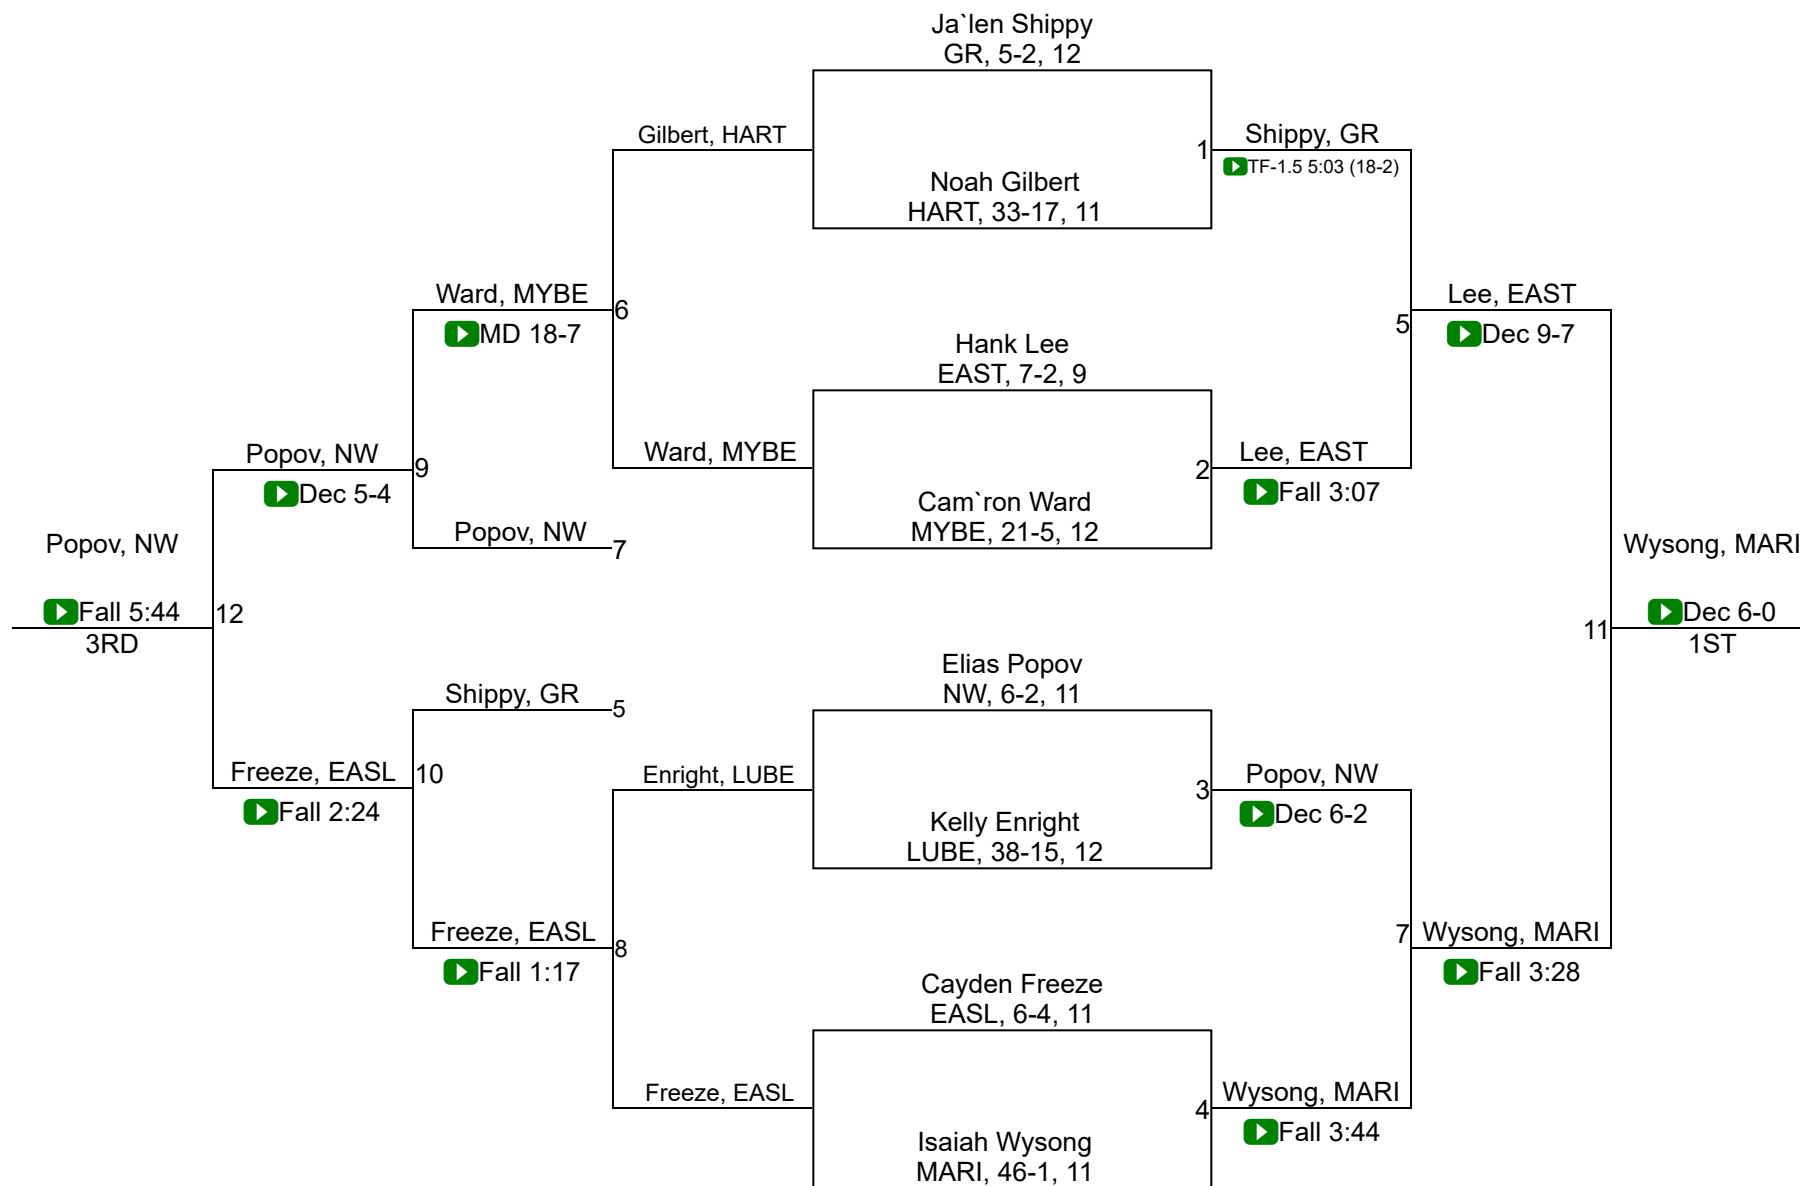

SCHSL State Championships

4A 106

SCHSL State Championships

4A 120

SCHSL State Championships

4A 132

SCHSL State Championships

4A 138

SCHSL State Championships

4A 145

SCHSL State Championships

4A 152

SCHSL State Championships

4A 160

SCHSL State Championships

4A 170